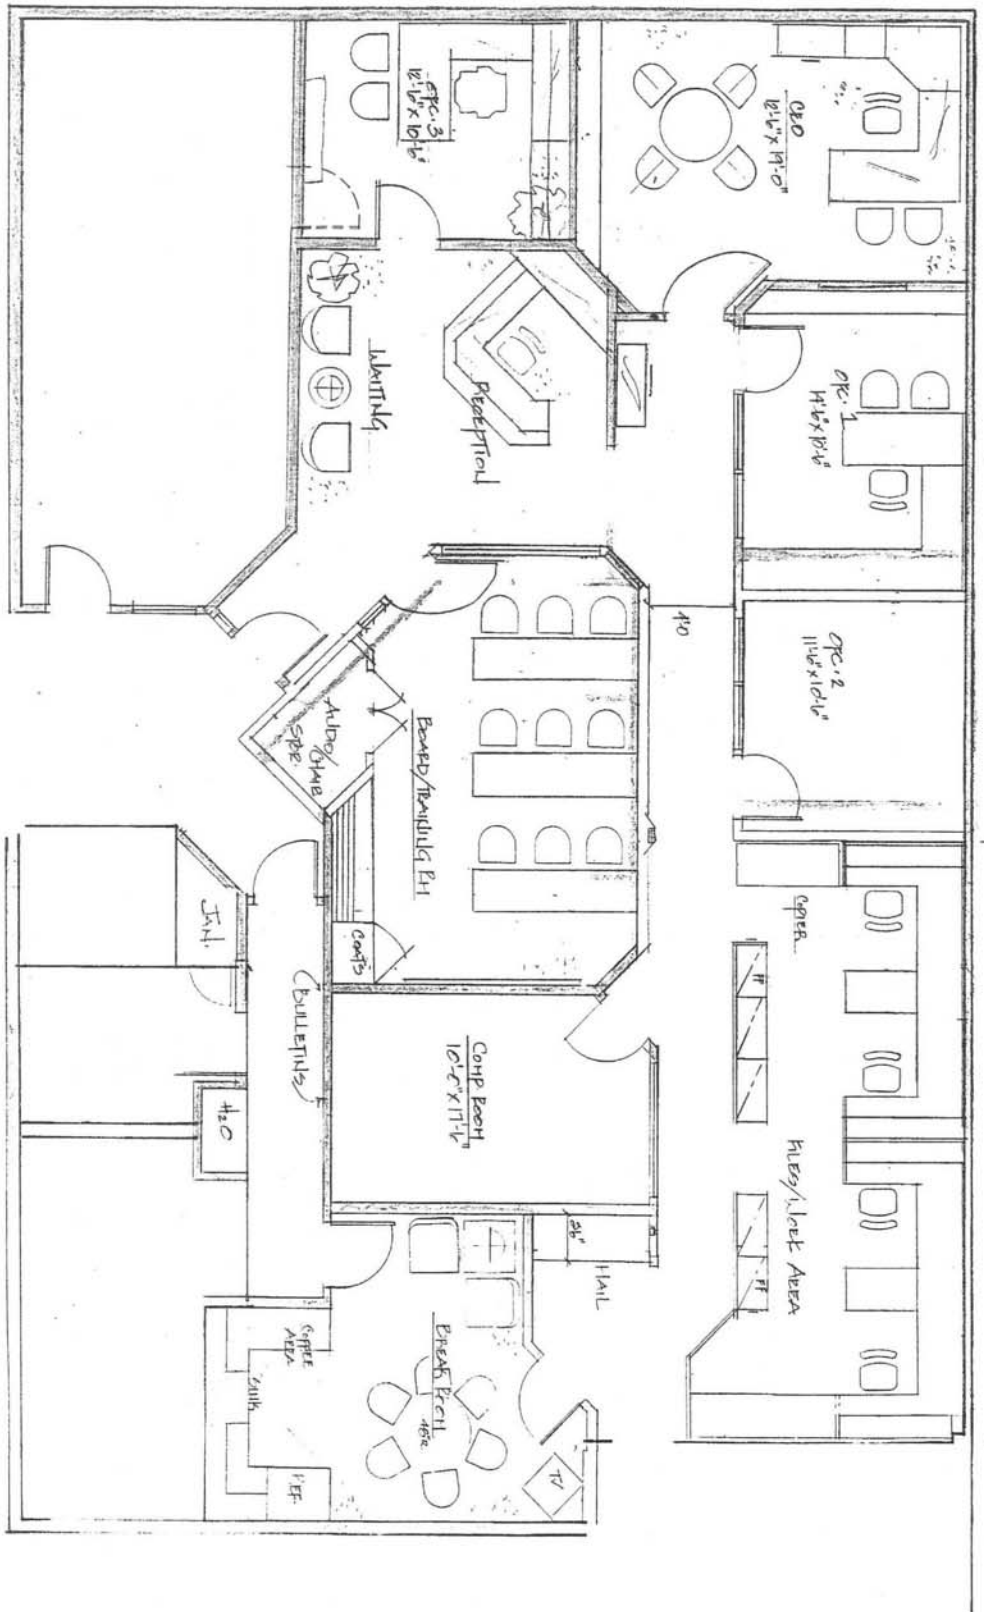

Just Listed > For Lease
365 South Spruce

Upstairs Office Space Available
South San Francisco, CA

Property Description

- Upstairs Office Suite Available
- ±3,282 Sq Ft Office Space
- 4 Private Offices & Open Bull Pen Area
- Conference Room & Training Room
- Reception Area
- Close Proximity to 101 & SFO
- Elevator on Site & Fully ADA Compliant
- Price Per Sq. Ft. \$1.90 NNN
- NNN Fees are Approx. \$0.64

342" HALL CLEAR = 28'-6"

STRAIGHT FLOOR PLAN